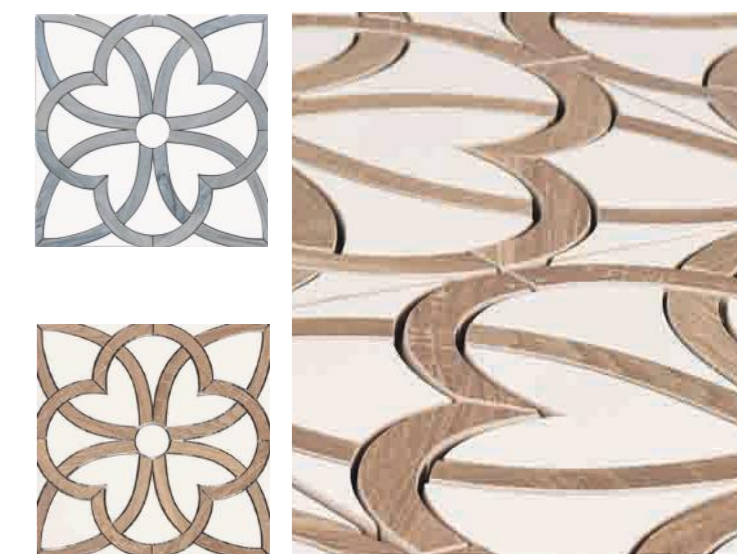

CLEMENTINE

AVAILABLE COLORS	SIZE	UNIT	FINISH	SQFT / PCS	PCS / BOX
Neatness Walnut & New White	12"x12"	Pcs	Matt	1	10
Jonathan Blue & New White	12"x12"	Pcs	Matt / Polished	1	10