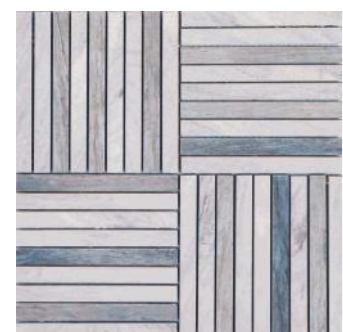

QPORCHEV02FLP  
CHEVRON-02  
Calacatta & Pulpis Nero  
11,06"x11,57" sold per pcs

QPORMOSPARQ2FLP  
PARQUE-02  
Calacatta & Pulpis Nero  
12"x12" sold per pcs

QPORDELTA  
DELTA  
Calacatta  
6,69"x11,69" sold per sqft

QPORCHEV04FLP  
CHEVRON-04  
Snow White & Pulpis Grey & Pulpis Nero  
9,84"x11,57" sold per pcs

QPOR3D01FLP  
3D MOSAIC - Design 01  
Pulpis Grey & Pulpis Nero & Snow White  
11,6"x11,6" sold per pcs

QPOR3D02FLP  
3D MOSAIC - Design 02  
Pulpis Nero & Pulpis Grey & Snow White  
11,6"x11,6" sold per pcs